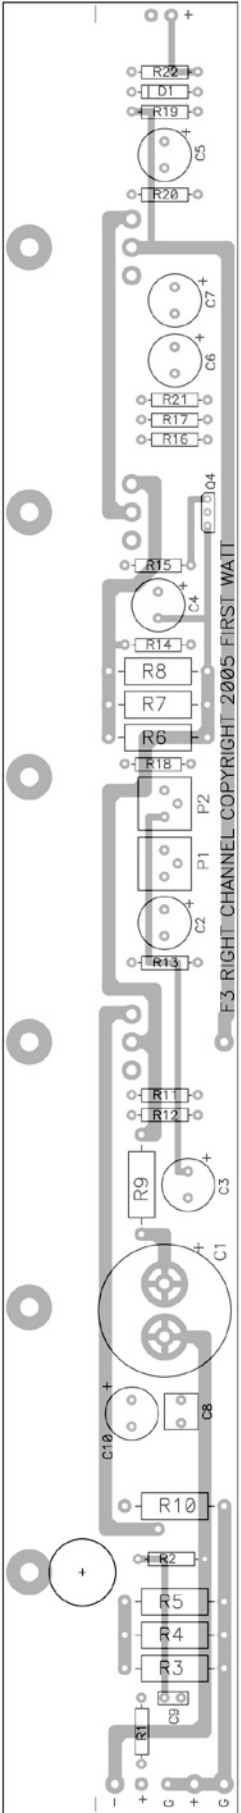

FIRST WATT F3 R0 11/04/05

FIRST WATT PS 0 R1 POWER SUPPLY COPYRIGHT 2005 GENERAL AMPLIFIER

RESISTORS ARE .47 OHM 3W
CAPACITORS ARE 15000UF 25V
THERMISTORS ARE CL60 TYPE
UNLESS NOTED

3 ROD COLUMN

3 BOTTOM COLUMN

F 3 POWER SUPPLY BOARD

БОТТОМ ООПДШР

ТОП ООПДШР