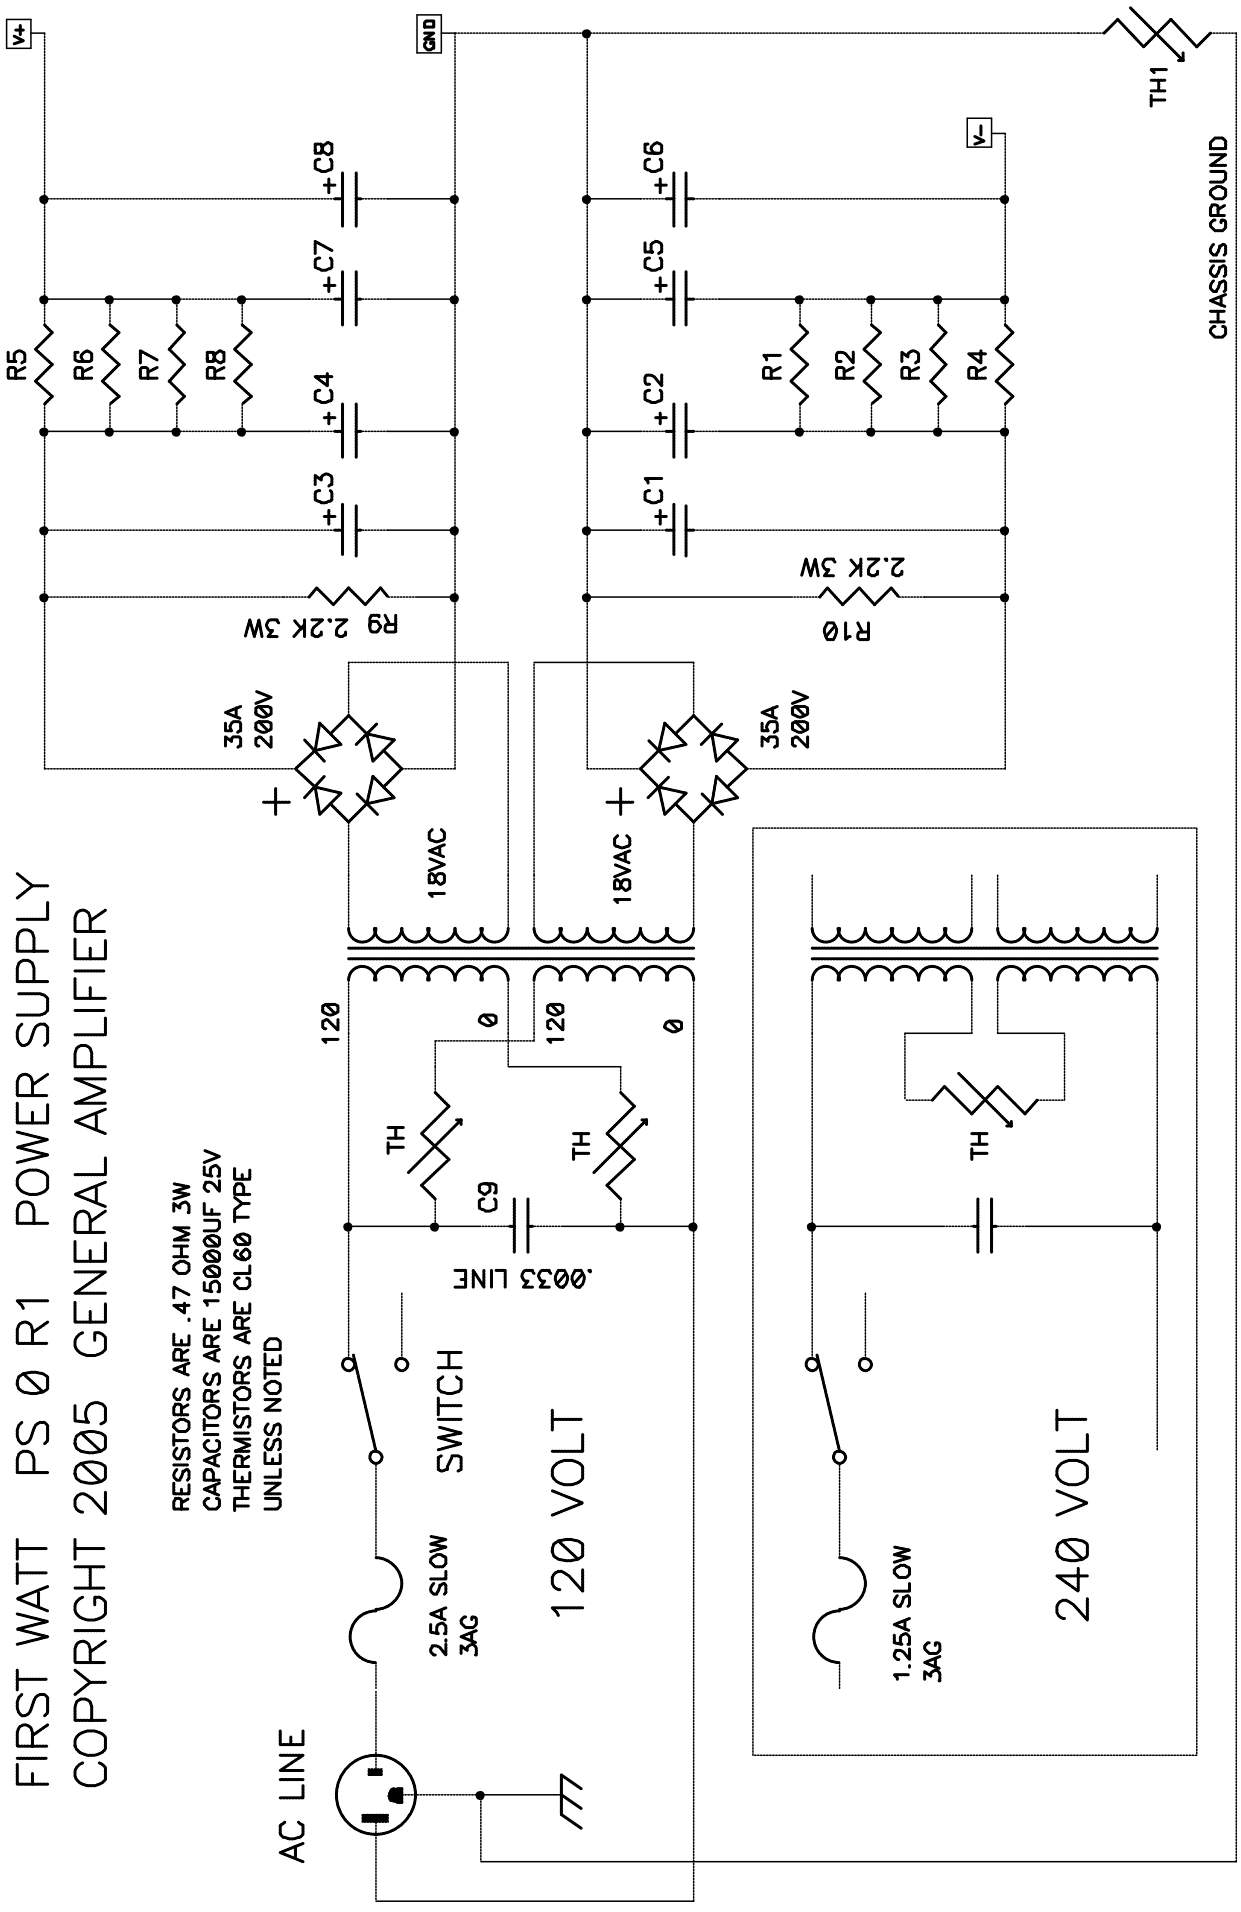

FIRST WATT F3 R0 11/04/05

FIRST WATT PS 0 R1 POWER SUPPLY COPYRIGHT 2005 GENERAL AMPLIFIER

RESISTORS ARE .47 OHM 3W
CAPACITORS ARE 15000UF 25V
THERMISTORS ARE CL60 TYPE
UNLESS NOTED

3 ROD COLUMN

3 BOTTOM COLUMN

F 3 POWER SUPPLY BOARD

БОТТОМ ООПДШР

ТОП ООПДШР