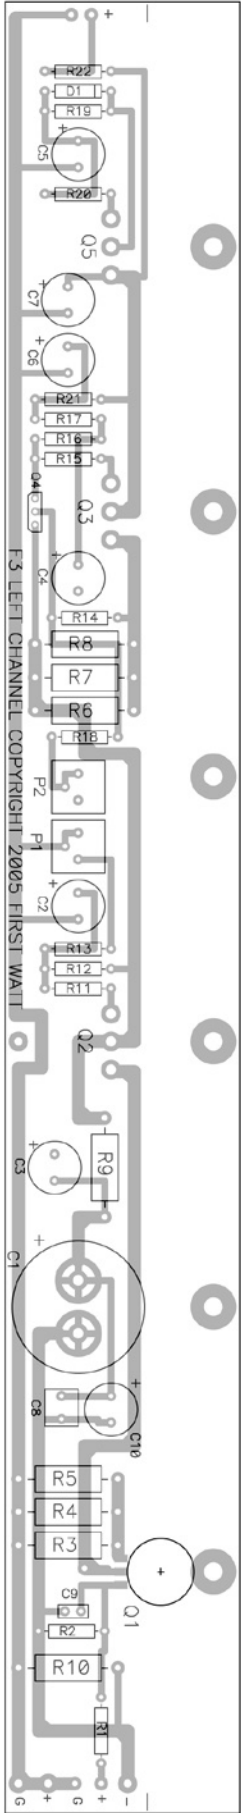

FIRST WATT F3 R0 11/04/05

FIRST WATT PS 0 R1 POWER SUPPLY COPYRIGHT 2005 GENERAL AMPLIFIER

RESISTORS ARE .47 OHM 3W
CAPACITORS ARE 15000UF 25V
THERMISTORS ARE CL60 TYPE
UNLESS NOTED

3 ROD COLUMN

3 BOTTOM COLUMN

F 3 POWER SUPPLY BOARD

БОТТОМ ООПДШР

ТОП ООПДШР