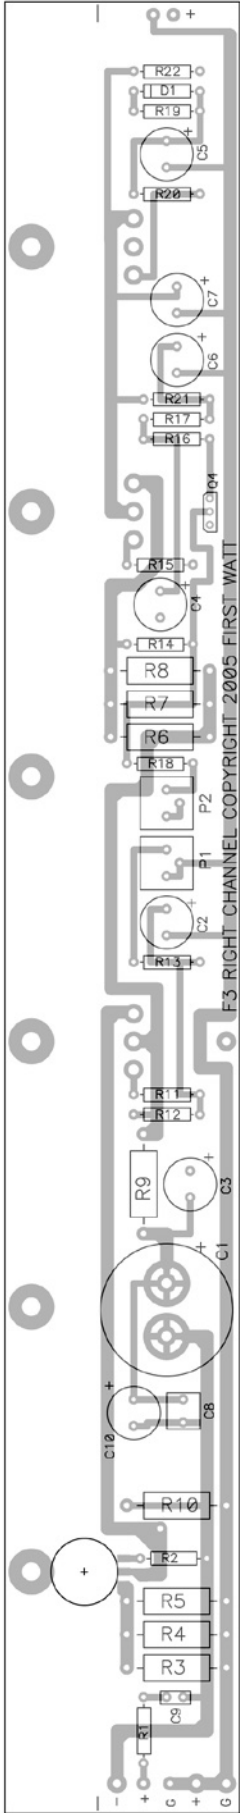

FIRST WATT F3 R0 11/04/05

FIRST WATT PS 0 R1 POWER SUPPLY COPYRIGHT 2005 GENERAL AMPLIFIER

RESISTORS ARE .47 OHM 3W
CAPACITORS ARE 15000UF 25V
THERMISTORS ARE CL60 TYPE
UNLESS NOTED

3 ROD COLUMN

3 BOTTOM COLUMN

F 3 POWER SUPPLY BOARD

БОТТОМ ООПДШР

ТОП ООПДШР