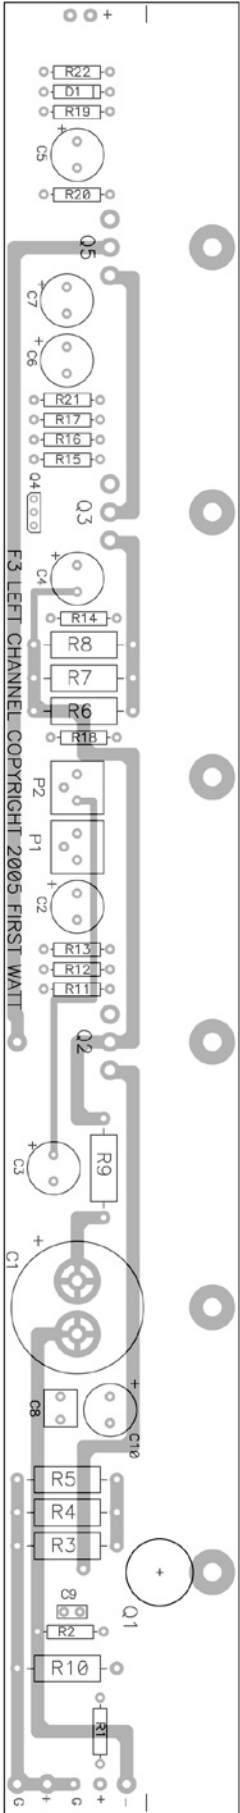

FIRST WATT F3 R0 11/04/05

FIRST WATT PS 0 R1 POWER SUPPLY COPYRIGHT 2005 GENERAL AMPLIFIER

RESISTORS ARE .47 OHM 3W
CAPACITORS ARE 15000UF 25V
THERMISTORS ARE CL60 TYPE
UNLESS NOTED

3 ROD COLUMN

3 BOTTOM COLUMN

F 3 POWER SUPPLY BOARD

БОТТОМ ООПДШР

ТОП ООПДШР