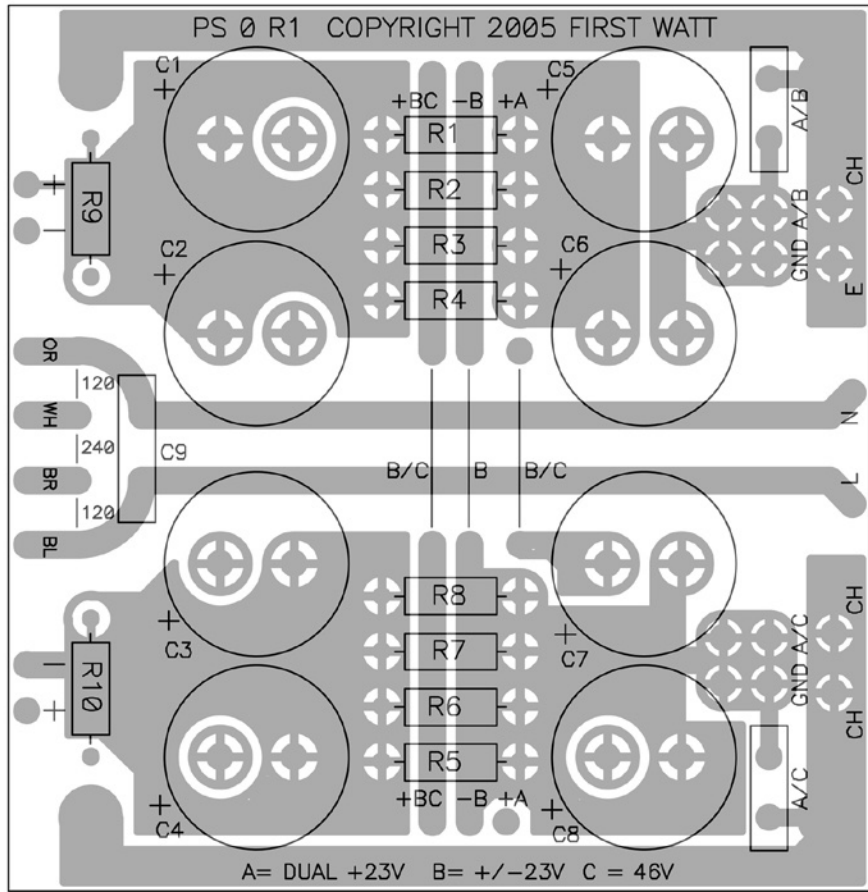

FIRST WATT F3 R0 11/04/05

FIRST WATT PS 0 R1 POWER SUPPLY COPYRIGHT 2005 GENERAL AMPLIFIER

RESISTORS ARE .47 OHM 3W
CAPACITORS ARE 15000UF 25V
THERMISTORS ARE CL60 TYPE
UNLESS NOTED

3 ROD COLUMN

3 BOTTOM COLUMN

F 3 POWER SUPPLY BOARD

БОТТОМ ООПДШР

ТОП ООПДШР