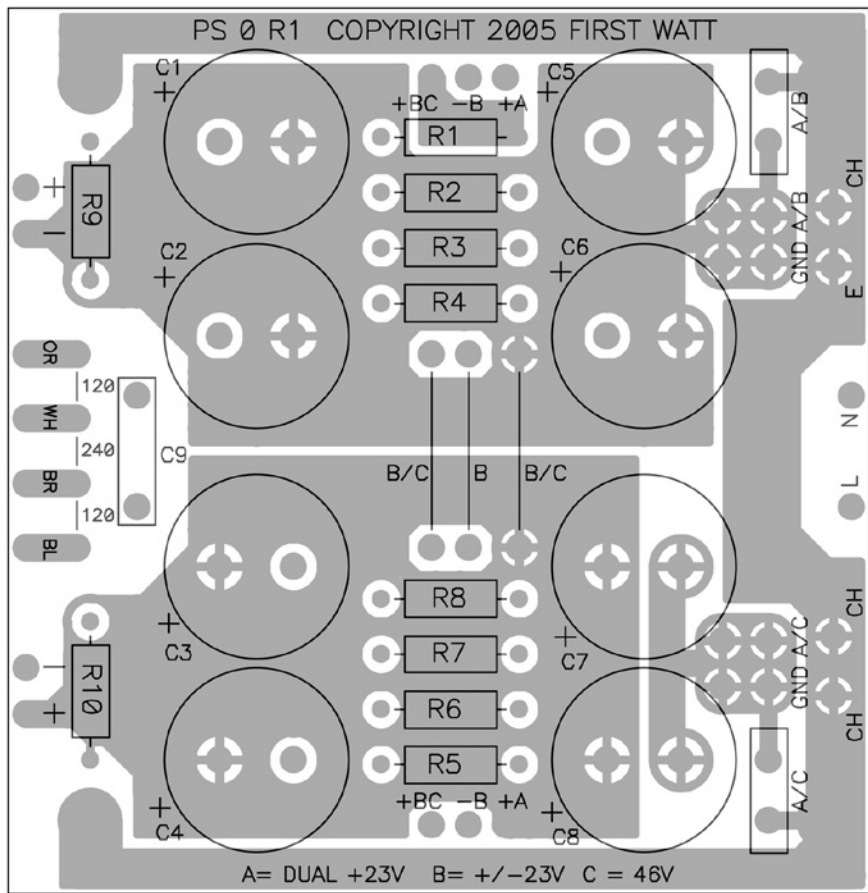

FIRST WATT F3 R0 11/04/05

FIRST WATT PS 0 R1 POWER SUPPLY COPYRIGHT 2005 GENERAL AMPLIFIER

RESISTORS ARE .47 OHM 3W
CAPACITORS ARE 15000UF 25V
THERMISTORS ARE CL60 TYPE
UNLESS NOTED

3 ROD COLUMN

3 BOTTOM COLUMN

F 3 POWER SUPPLY BOARD

БОТТОМ ООПДШР

ТОП ООПДШР